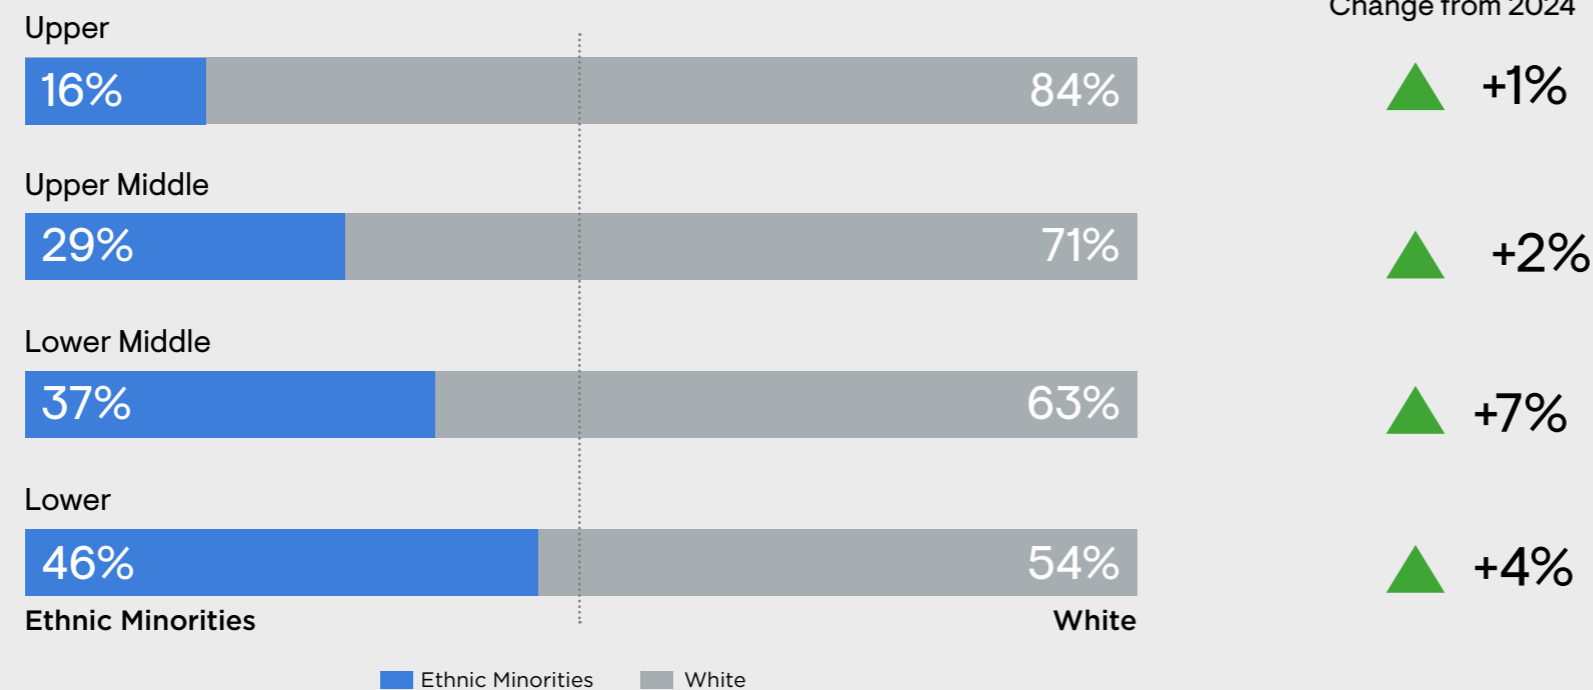

Pay Quartiles